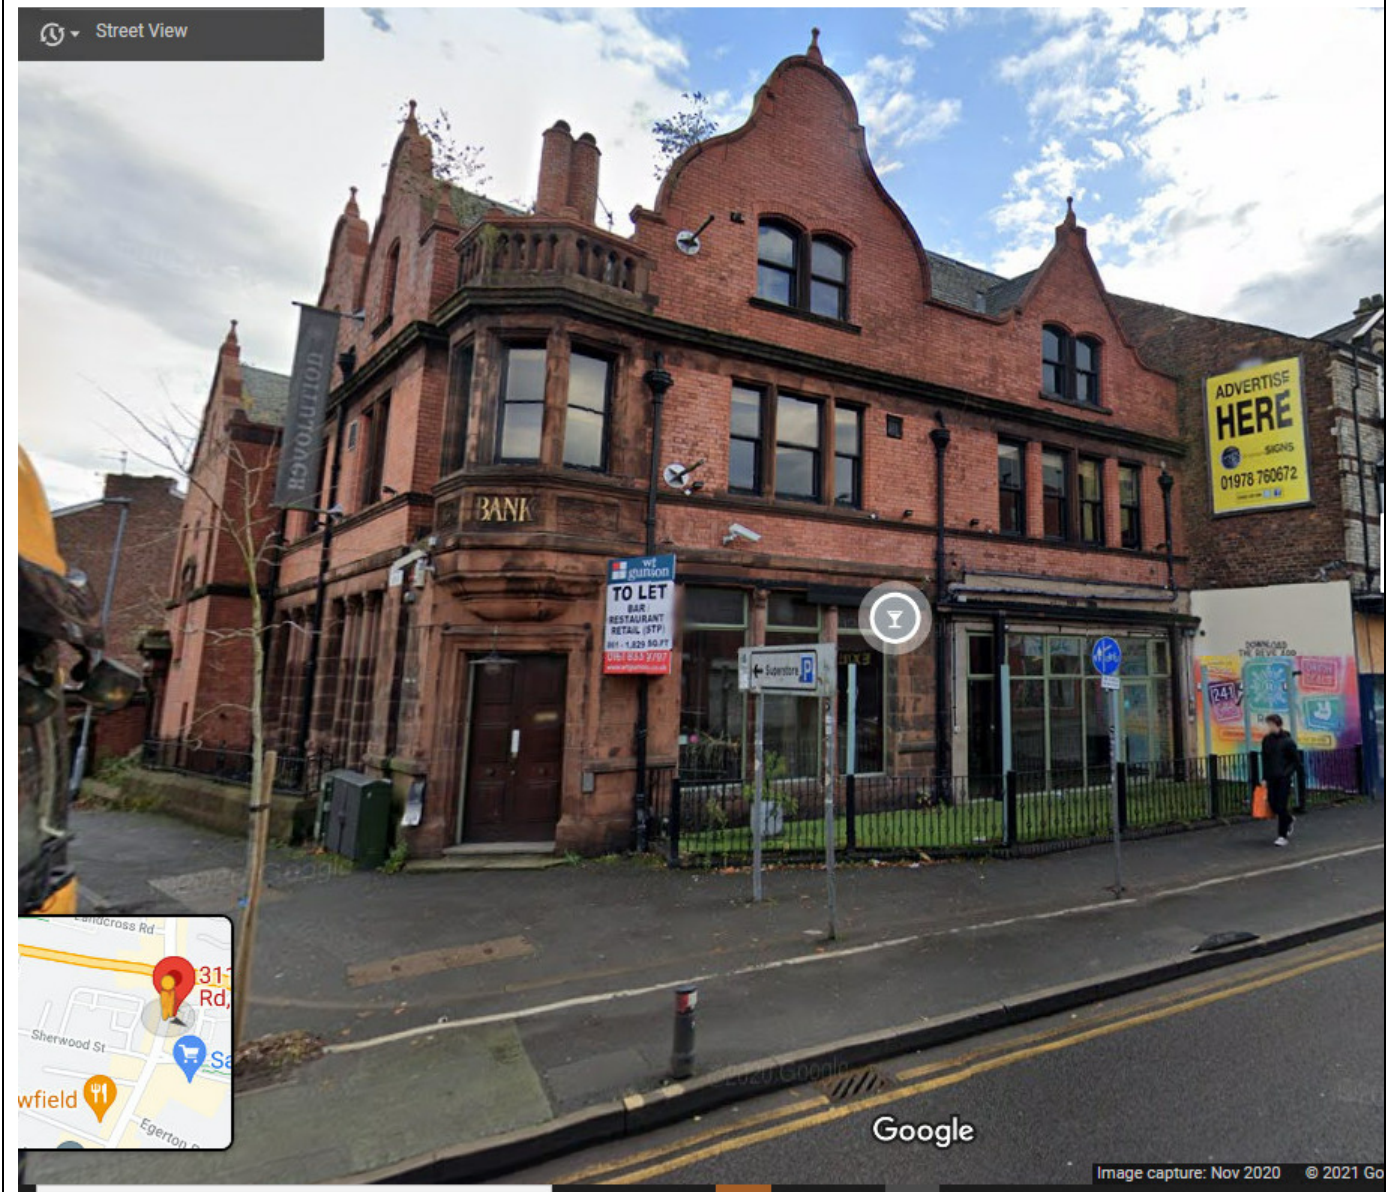

GDK
311-313 Wilmslow Road, Manchester, M14 6NW

Premises Licensing
Manchester City Council

© Crown copyright and database rights 2018. Ordnance
Survey100019568.

PREMISE NAME:	GDK
PREMISE ADDRESS:	311-313 Wilmslow Road, Manchester, M14 6NW
WARD:	Fallowfield
HEARING DATE:	28/06/2021